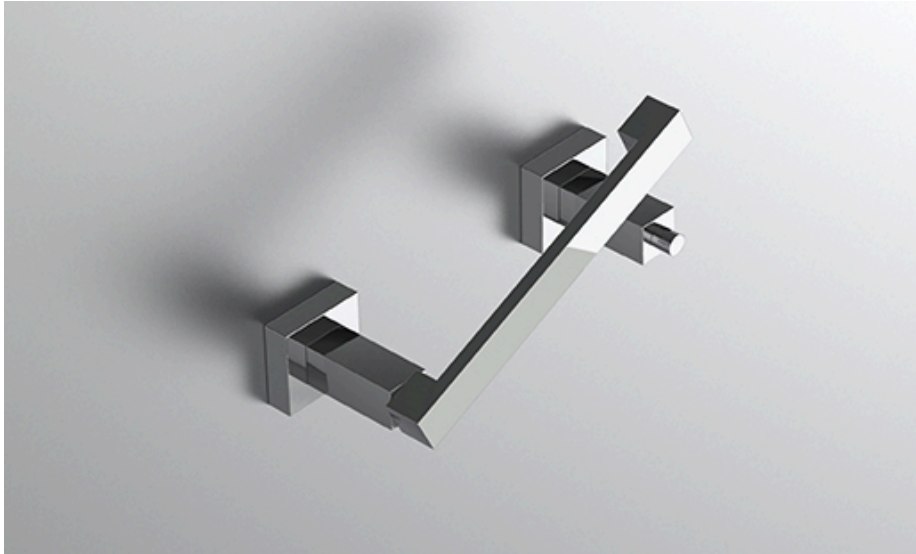

neelnox

LET
THERE
BE **DESIGN.**

FEATURES

- Premium 304 Grade Stainless Steel
- Solid Mount Construction
- Concealed Installation Hardware
- State of the art wall anchors included for installation on Dry wall or Tile