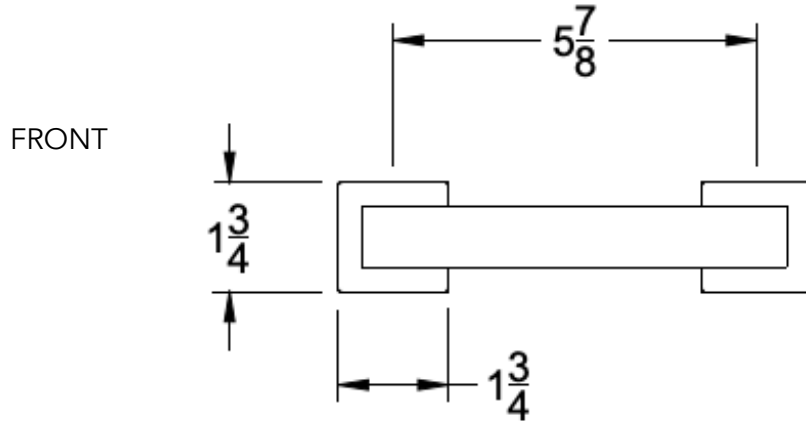

neelnox

LET
THERE
BE **DESIGN.**

FEATURES

- Premium 304 Grade Stainless Steel
- Solid Mount Construction
- Concealed Installation Hardware
- State of the art wall anchors included for installation on Dry wall or Tile

Dimensions in inches

NOTE: Dimensions subject to change without notice.