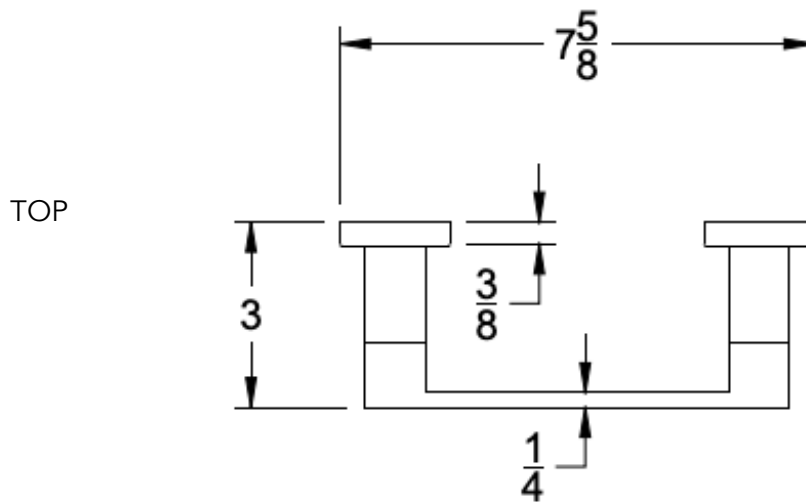

neelnox

LET
THERE
BE **DESIGN.**

FEATURES

- Premium 304 Grade Stainless Steel
- Solid Mount Construction
- Concealed Installation Hardware
- State of the art wall anchors included for installation on Dry wall or Tile

Dimensions in inches

NOTE: Dimensions subject to change without notice.