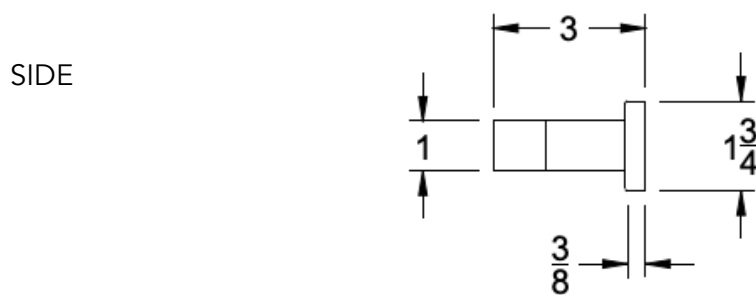

Dimensions in inches

NOTE: Dimensions subject to change without notice.